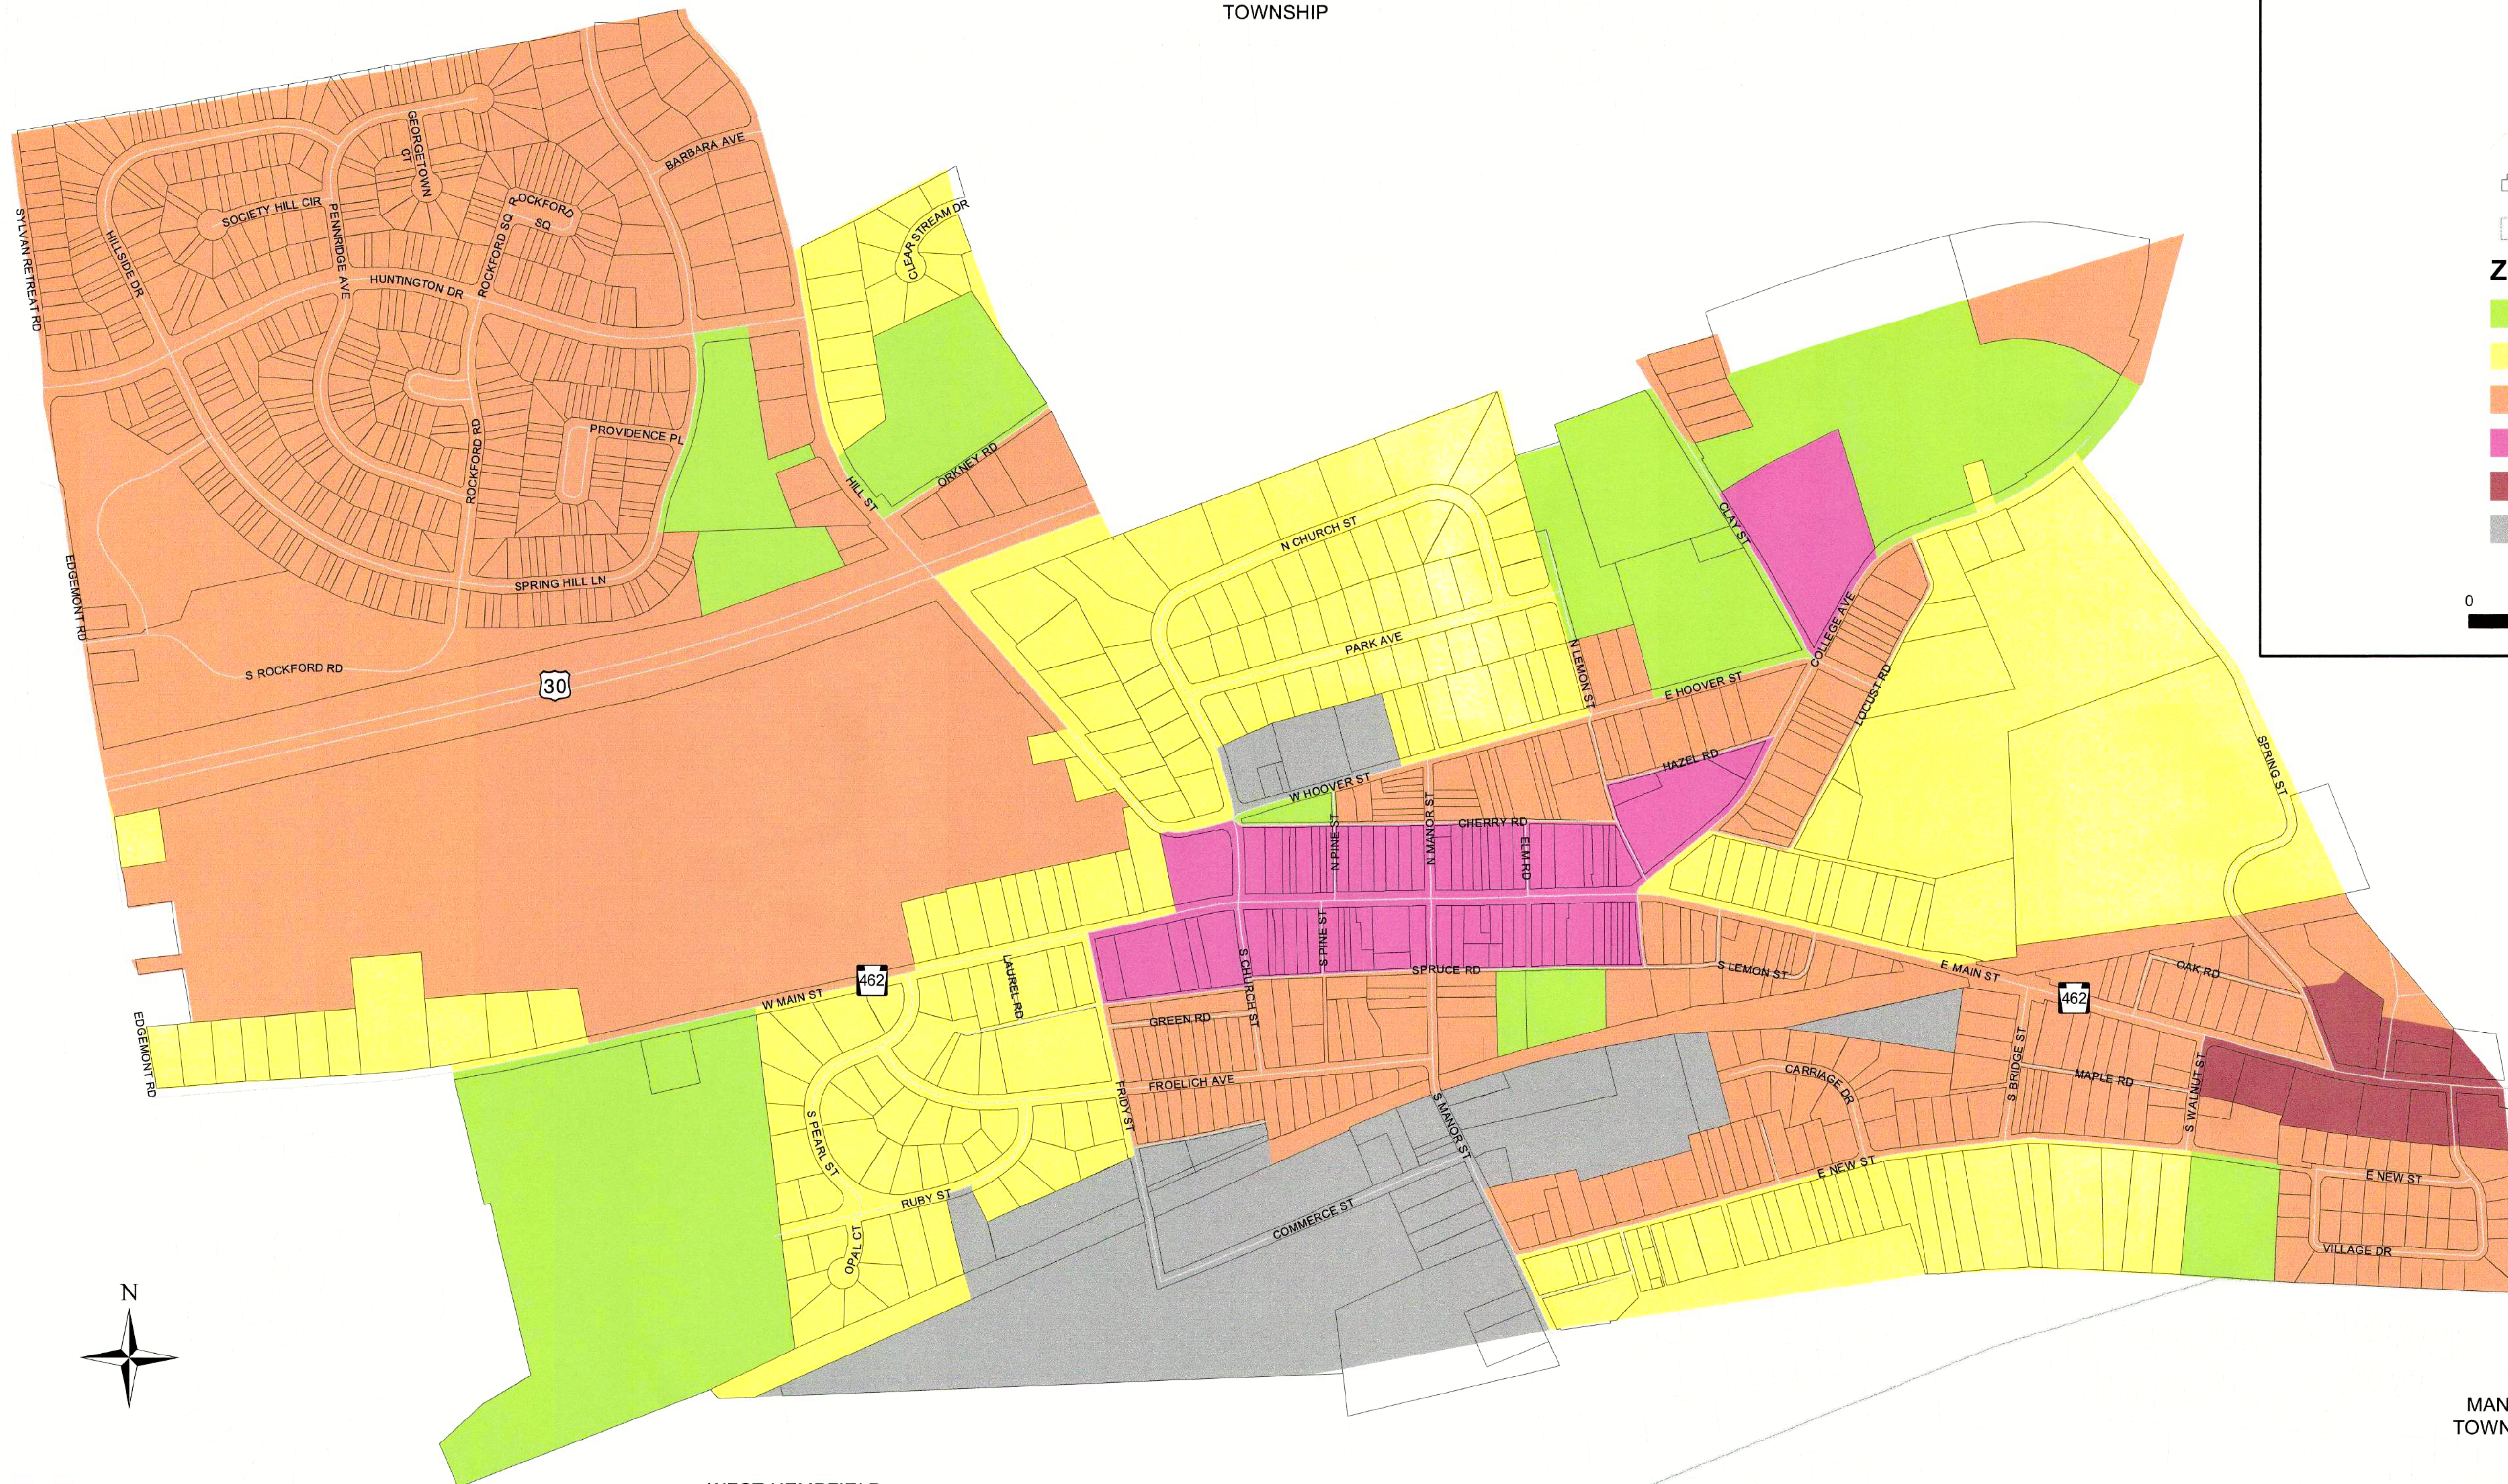

Official Zoning Map

Mountville Borough, Lancaster County

This is to certify that this Map is the Official Zoning Map of Mountville Borough, Lancaster County, Pennsylvania, adopted on September 23, 2019, by Ordinance No. 294.

Yvonne J. Roach
Borough Secretary

-  Road / Street
-  Parcel Boundary
-  Municipal Boundary

Zoning District

-  Open Space
-  Low Density Residential
-  Medium Density Residential
-  Town Center
-  Commercial
-  Industrial

0 500 1,000 Feet

RETTEW

WEST HEMPFIELD
TOWNSHIP

MANOR
TOWNSHIP